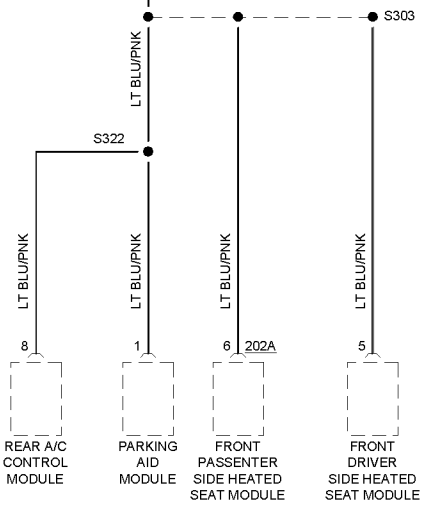

FROM IGNITION SWITCH (DIAGRAM 3 OF 4)

GRY/YEL  
5 C270C

FUSE 27 15A

86 BATTERY CHARGER TRAILER TOW RELAY

FUSE 24 15A

BLOWER MOTOR RELAY

FUSE 28 10A

FUSE 29 10A

CENTRAL JUNCTION BOX

14 C270J LT BLU/PNK

7 C270H LT BLU/PNK

21 C270A (NOT USED) LT BLU/BLK

11 C270A WHT/VIO

5 C270A WHT/VIO

16 C270A WHT/LT BLU (NOT USED)

FROM PCM POWER RELAY (DIAGRAM 2 OF 4)

FUSE 23 20A

CENTRAL JUNCTION BOX

6 C270H RED/YEL