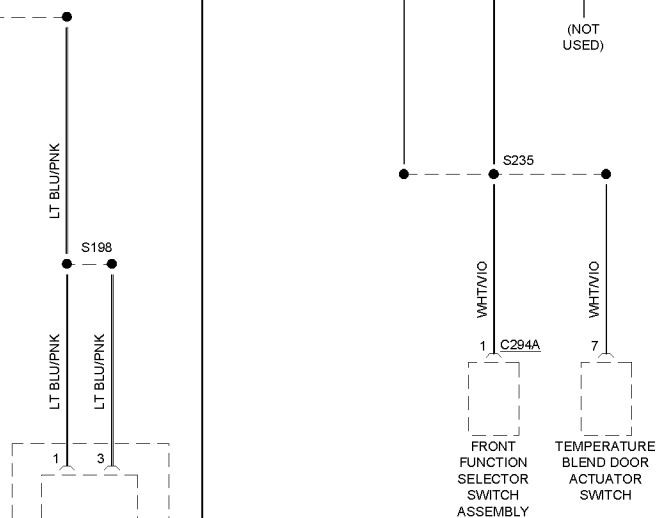

FROM IGNITION SWITCH (DIAGRAM 3 OF 4)

GRY/YEL  
5 C270C

FUSE 27 15A

86 BATTERY CHARGER TRAILER TOW RELAY

FUSE 24 15A

BLOWER MOTOR RELAY

FUSE 28 10A

FUSE 29 10A

CENTRAL JUNCTION BOX

14 C270J LT BLU/PNK

7 C270H LT BLU/PNK

21 C270A (NOT USED) LT BLU/BLK

11 C270A WHT/VIO

5 C270A WHT/VIO

16 C270A WHT/LT BLU (NOT USED)

FROM PCM POWER RELAY (DIAGRAM 2 OF 4)

FUSE 23 20A

CENTRAL JUNCTION BOX

6 C270H RED/YEL