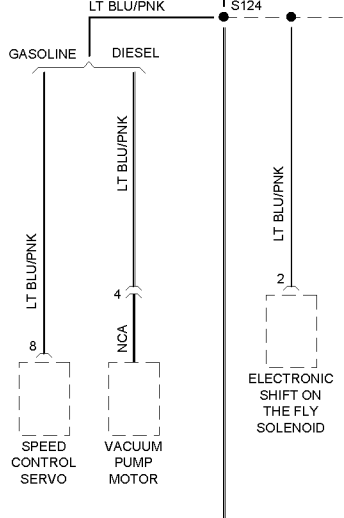

FROM IGNITION SWITCH (DIAGRAM 3 OF 4)

GRY/YEL  
5 C270C

FUSE 27 15A

86 BATTERY CHARGER TRAILER TOW RELAY

FUSE 24 15A

BLOWER MOTOR RELAY

FUSE 28 10A

FUSE 29 10A

CENTRAL JUNCTION BOX

14 C270J LT BLU/PNK

7 C270H LT BLU/PNK

21 C270A (NOT USED) LT BLU/BLK

11 C270A WHT/VIO

5 C270A WHT/VIO

16 C270A WHT/LT BLU (NOT USED)

FROM PCM POWER RELAY (DIAGRAM 2 OF 4)

FUSE 23 20A

CENTRAL JUNCTION BOX

6 C270H RED/YEL