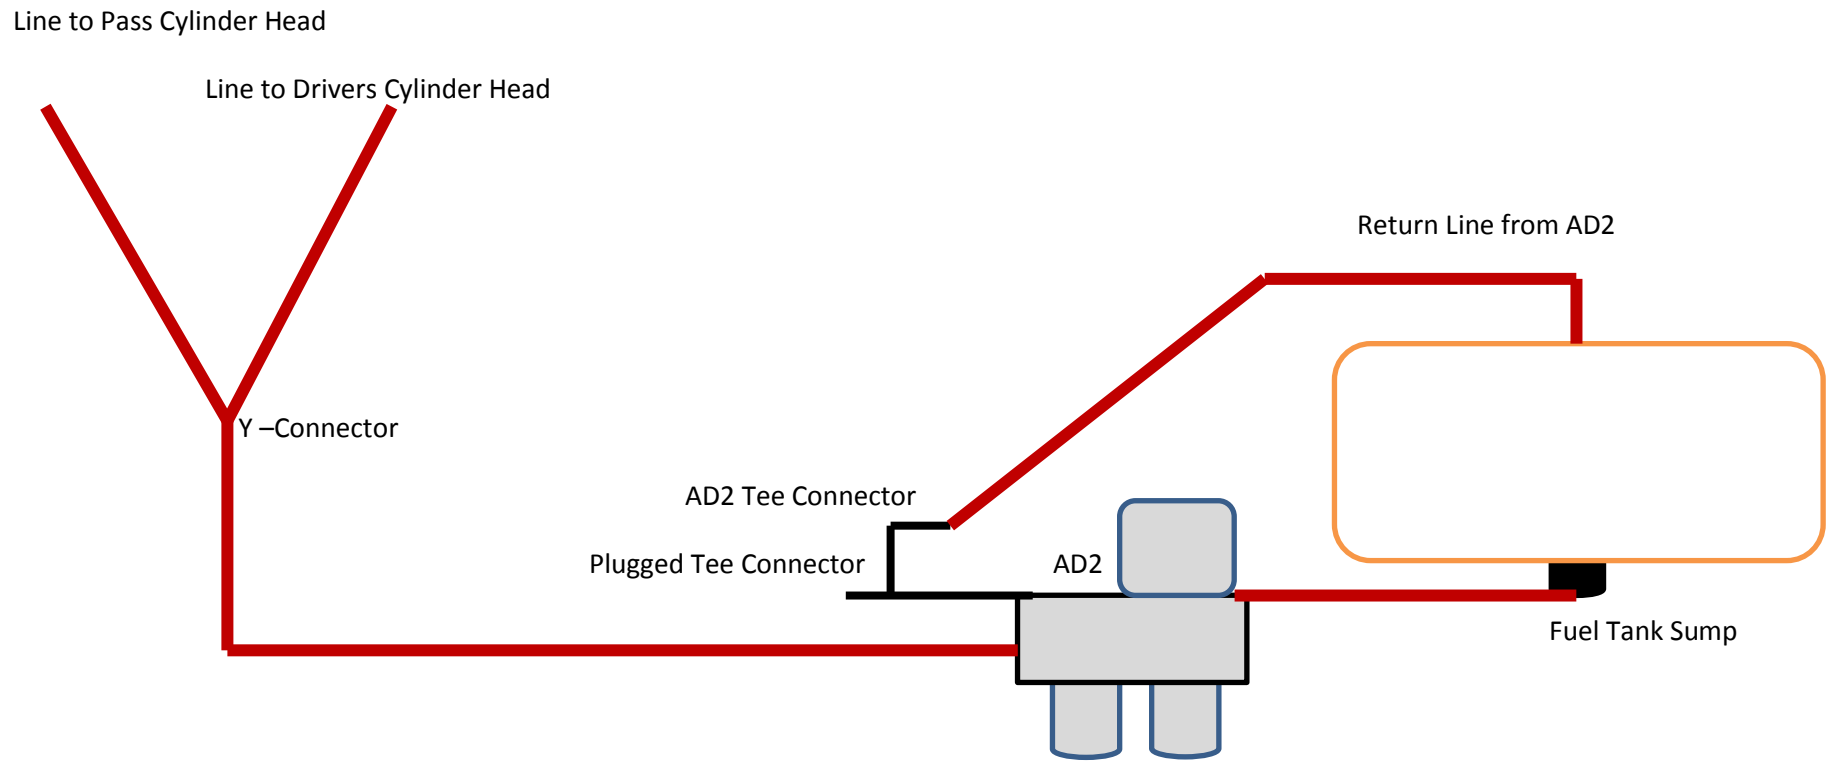

Diagram If Factory Bowl is removed

AD2 with use of Factory bowl but Poppet and Spring Removed and no Fuel return from engine